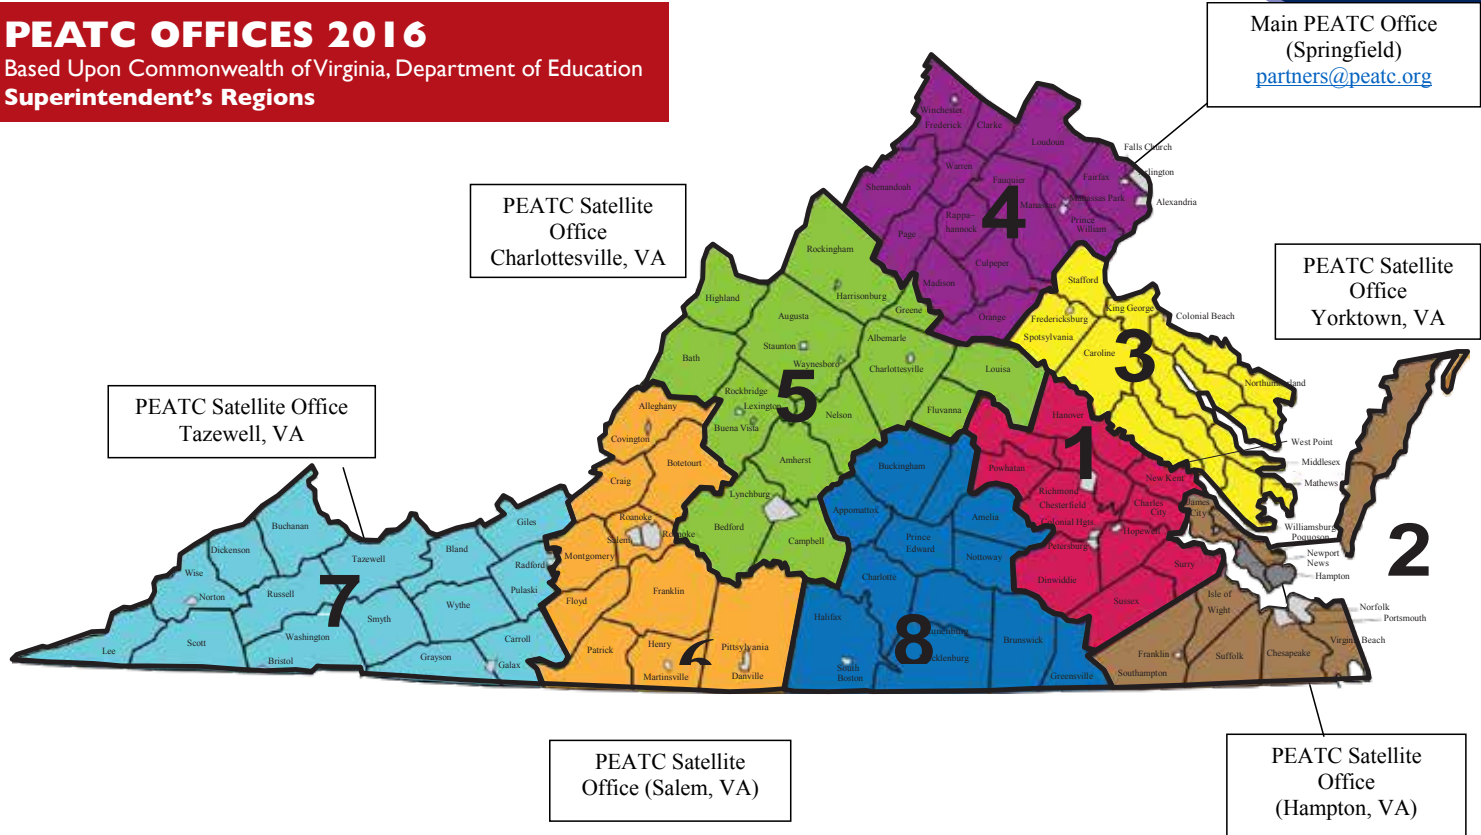

WE MOVED!

8003 FORBES PLACE
SUITE 310
SPRINGFIELD, VA 22151
(SAME PHONE NUMBERS)

PEATC OFFICES 2016

Based Upon Commonwealth of Virginia, Department of Education Superintendent's Regions

Main PEATC Office (Springfield)
partners@peatc.org